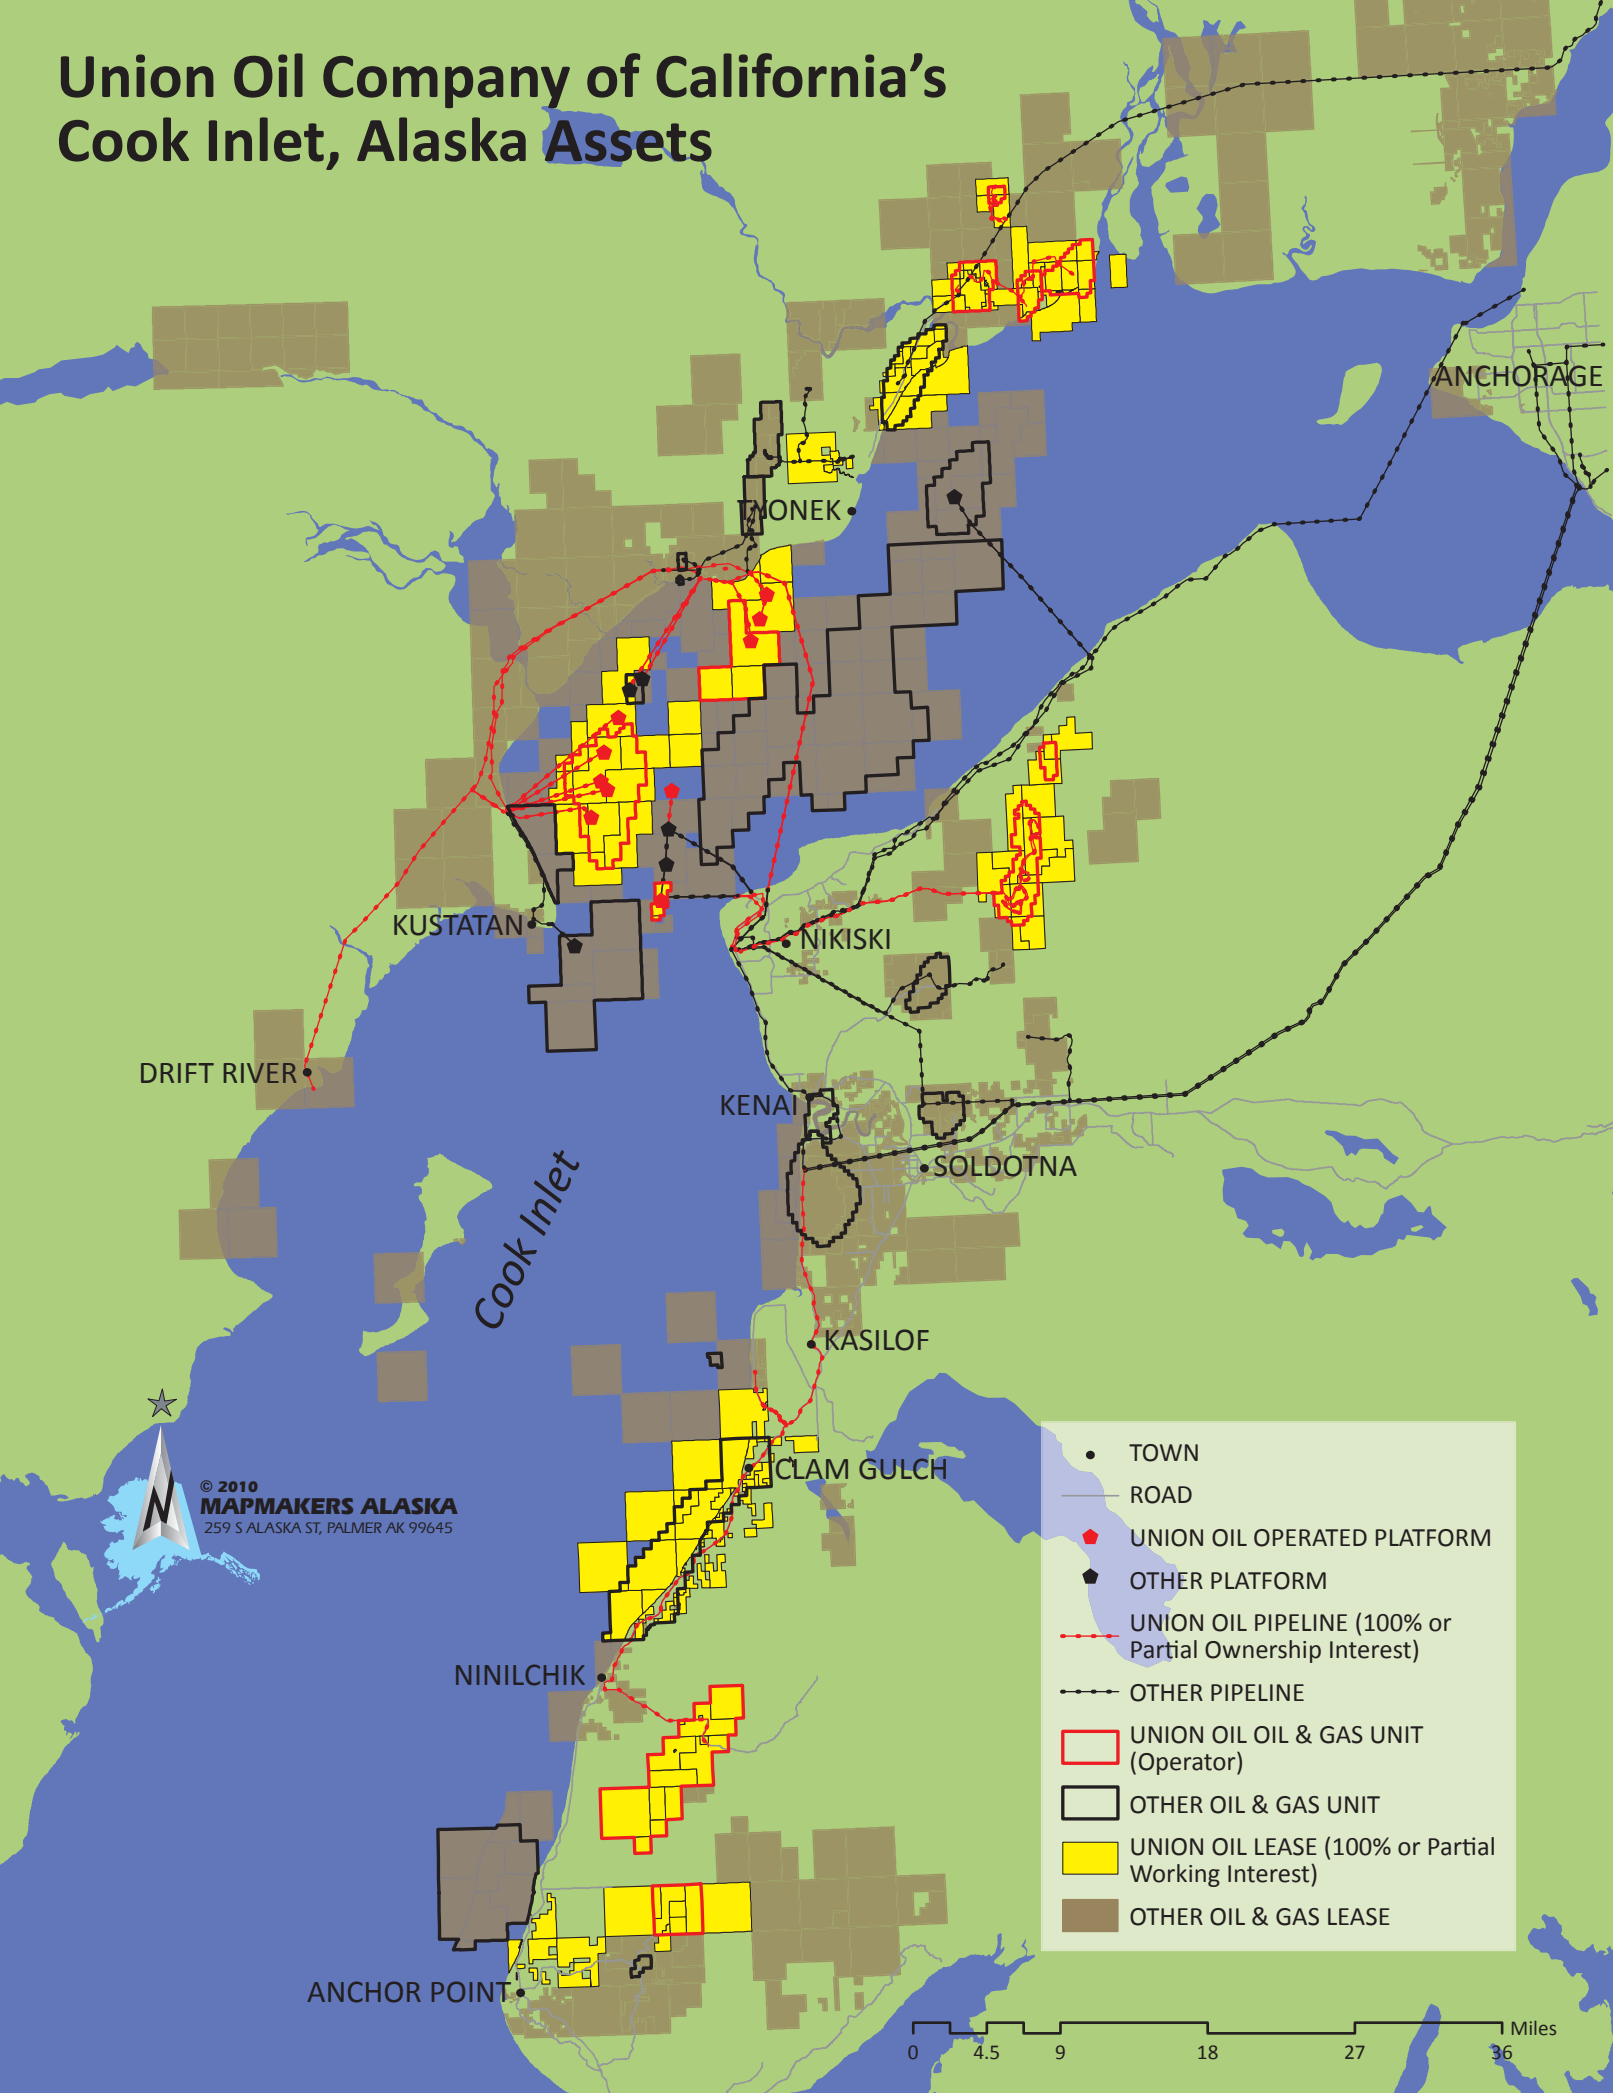

# Union Oil Company of California's Cook Inlet, Alaska Assets

ANCHORAGE

WONEK

KUSTATAN

NIKISKI

DRIFT RIVER

KENAI

SOLDOTNA

Cook Inlet

KASILOF

CLAM GULCH

NINILCHIK

ANCHOR POINT

© 2010  
**MAPMAKERS ALASKA**  
259 S ALASKA ST, PALMER AK 99645

- TOWN
- ROAD
- ◆ UNION OIL OPERATED PLATFORM
- ◆ OTHER PLATFORM
- - - UNION OIL PIPELINE (100% or Partial Ownership Interest)
- - - OTHER PIPELINE
- UNION OIL OIL & GAS UNIT (Operator)
- OTHER OIL & GAS UNIT
- UNION OIL LEASE (100% or Partial Working Interest)
- OTHER OIL & GAS LEASE

0 4.5 9 18 27 36 Miles